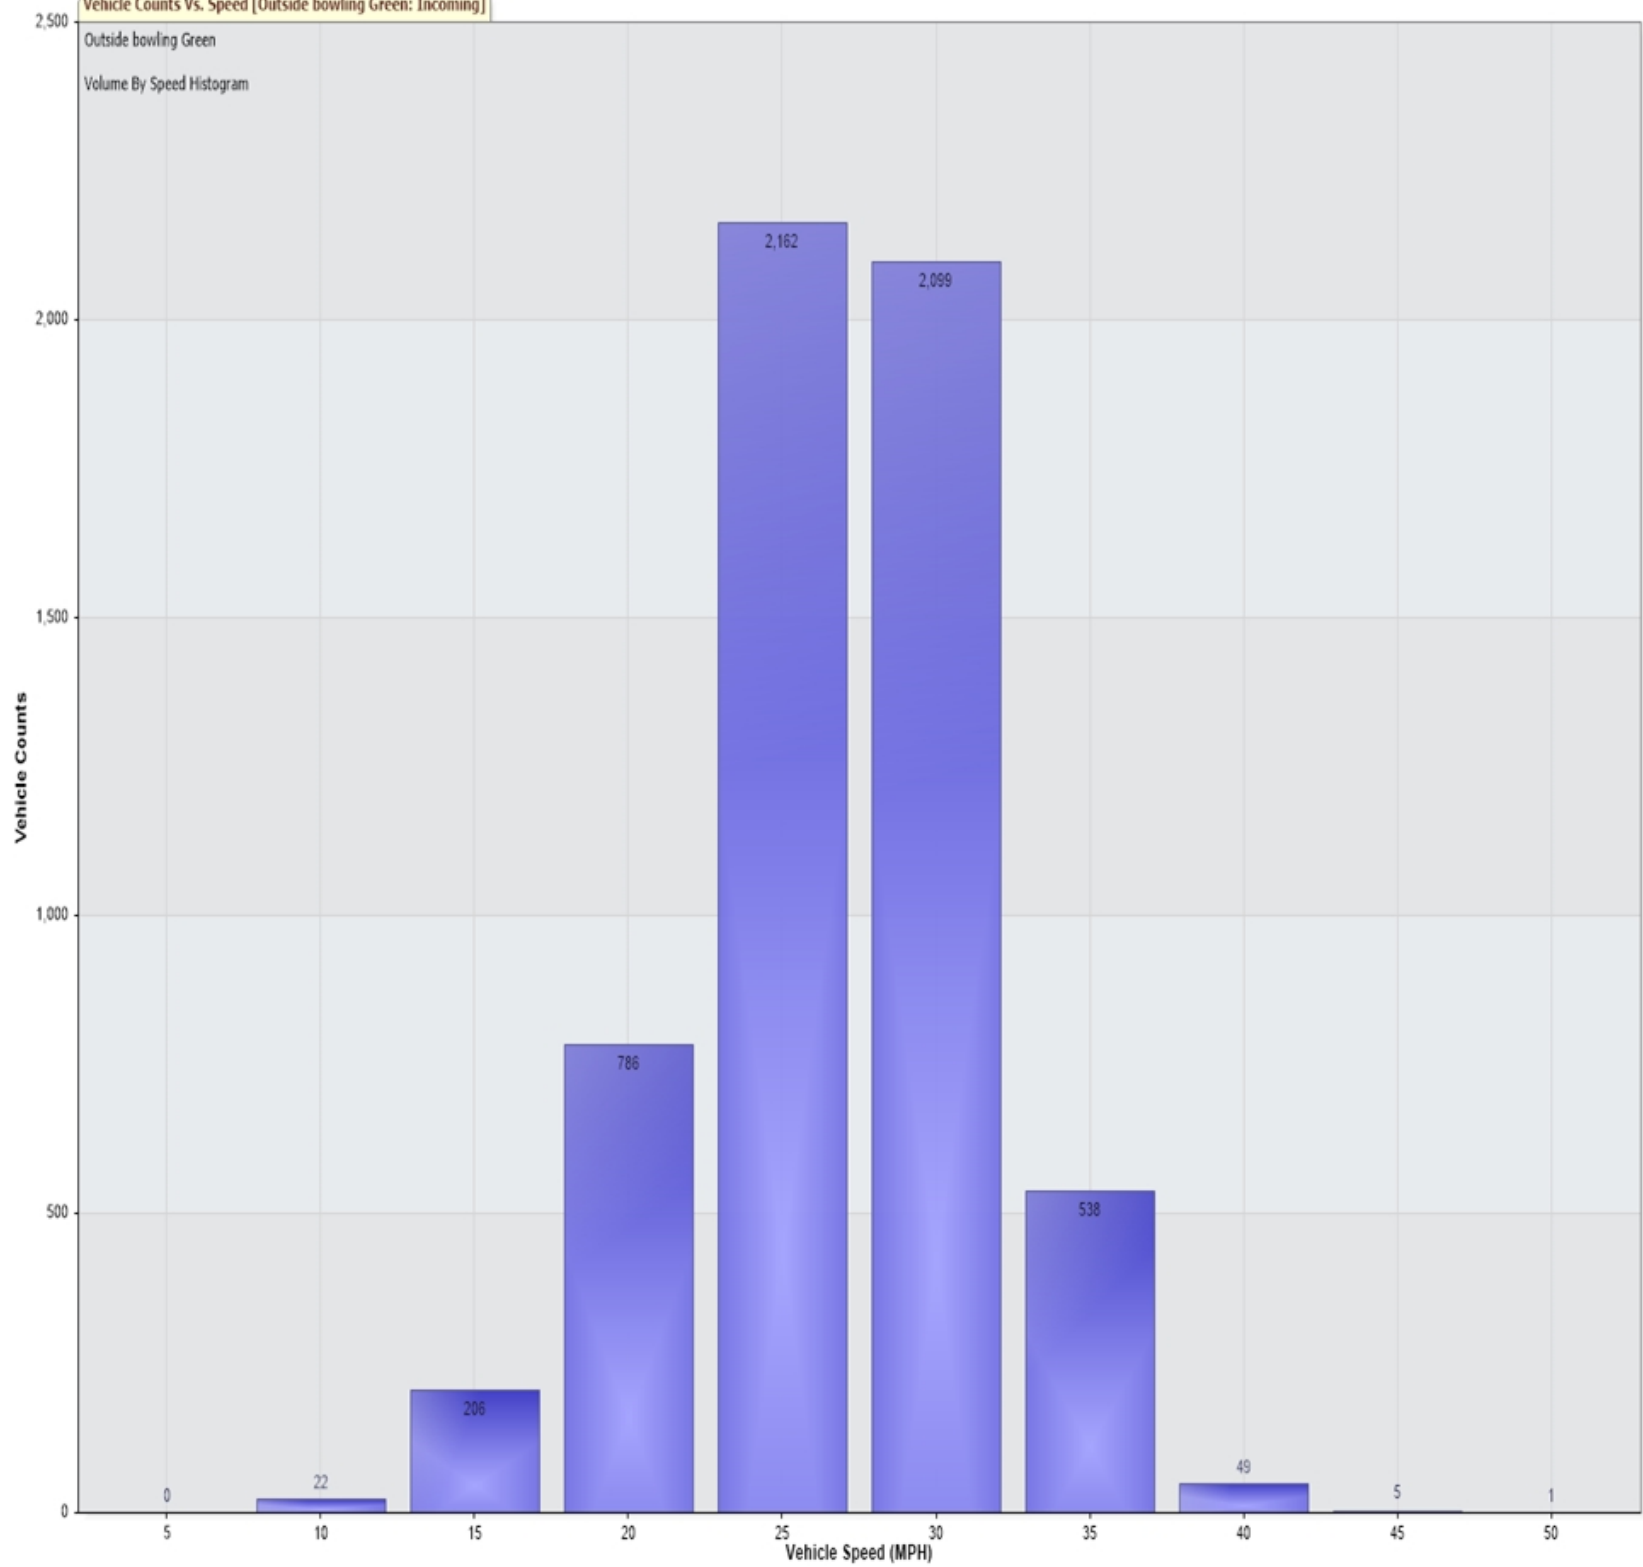

Vehicle Counts Vs. Speed [Outside bowling Green: Incoming]

Outside bowling Green

Volume By Speed Histogram

5,868 Counts

Zoom help

Average Vehicle Speed (MPH) vs. Time [Outside bowling Green:Incoming]